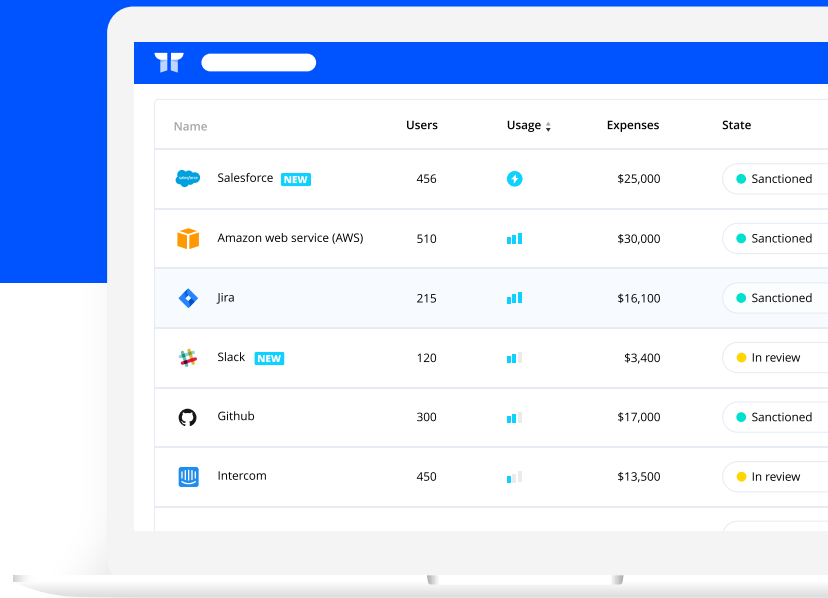

Maximize your OneLogin Implementation

- Gain full visibility and control of all your SaaS apps
- Manage and optimize SaaS license usage and costs
- Identify blind spots and uncover Shadow IT
- Track and accelerate OneLogin adoption
- Automate employee off-boarding

Torii helps you manage and optimize your organization's SaaS app usage, security and costs.

Discover anomalies

Find users that are active on G Suite / Azure AD but don't have an account on OneLogin, and vice versa.

Easy OneLogin integration

Instant OneLogin integration provides full visibility of all SaaS applications in seconds.

Improve SaaS security

Get real-time alerts when new SaaS apps are connected. Easily ensure that new SaaS apps support SAML before they're adopted.