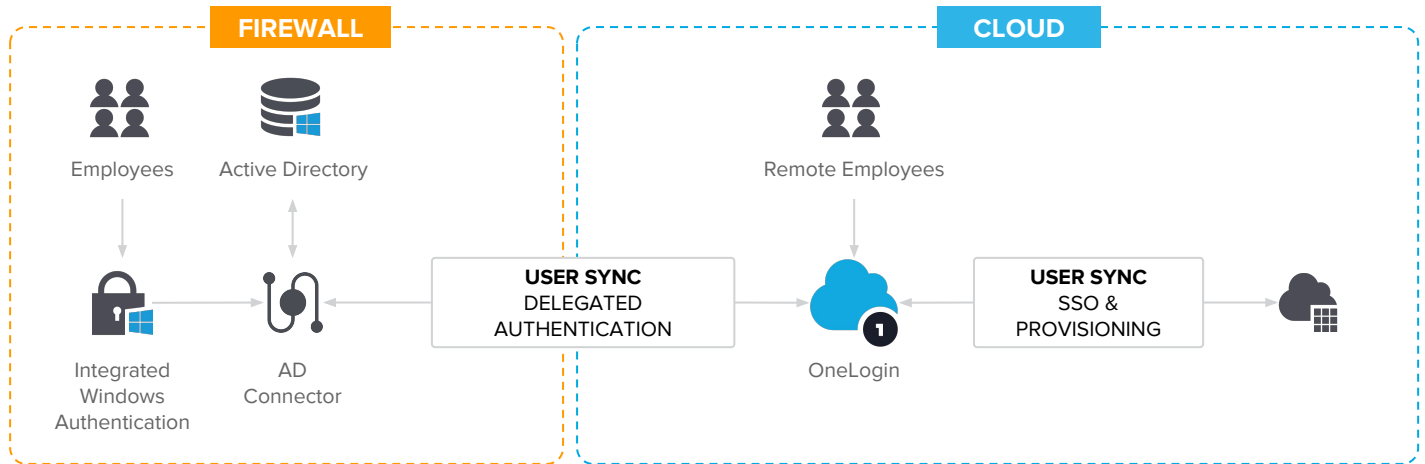

#### Decrease IT Operation and Support Costs

Free up IT time and resources with built-in self-service password reset and automated user provisioning and deprovisioning based on user's directory attributes, or security groups originating from your corporate directory.

Over 2,000 enterprise customers globally secure their applications with OneLogin

**AIRBUS**

THE CARLYLE GROUP

pandora®

Pinterest

Steelcase

## Integrates with Your Existing Directory Infrastructure

OneLogin acts as a secure, virtual directory in the cloud, allowing you to easily synchronize users across any number of directories, including Active Directory (AD), LDAP, Google Apps directory, OneLogin cloud directory, and HR directories. Import user attributes and pass them on to Emplifi Suite and other downstream applications via SAML or API-based provisioning.