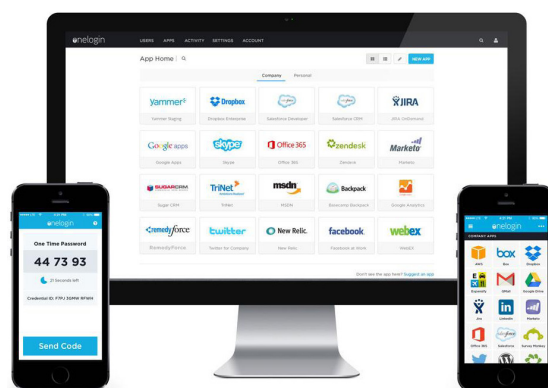

ACTIVE DIRECTORY AND LDAP INTEGRATION

OneLogin's Active Directory Connector can be installed in minutes with no server restarts or firewall changes required. Visually select one or more organizational units (OU) to import users from Active Directory and you're all set. OneLogin synchronizes users in real time, which provides IT with an effective user kill switch for when users leave the organization.

MULTI-FACTOR AUTHENTICATION

Multiple authentication factors provide an extra layer of protection so that criminals can't get access to your data by just guessing a user's password. Use OneLogin's smart phone app or a pre-integrated third-party solution from RSA, SafeNet, Symantec or VASCO.

ONELOGIN MOBILE

Many web applications don't have a native mobile version and the ones that do often provide a reduced feature set. OneLogin Mobile changes all that. Now a single click is all it takes to access your web apps — in the cloud and behind the firewall.

SECURITY & AVAILABILITY

OneLogin supports complex directory infrastructures for some of the most demanding public companies in the world. Rest easy with redundant data centers, redundant DNS, DDoS protection, quarterly security reviews by iSEC Partners, and 24/7 monitoring. 99.99% Uptime Guarantee.

AVAILABLE FOR